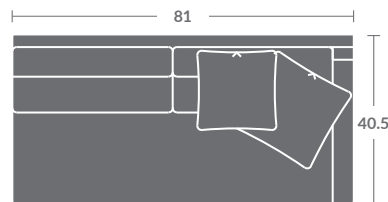

7024-22
RAF Loveseat