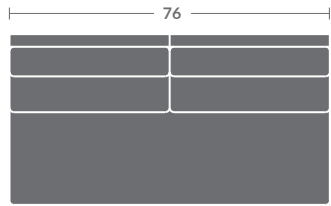

Please print the document at 100% for an accurate scale results.

Quarter Inch Scale Drawing

7024-10
Armless Chair

7024-20
Armless Loveseat

7024-30
Armless Sofa

7024-15
Corner Chair

7024-11
LAF Chair

7024-12
RAF Chair