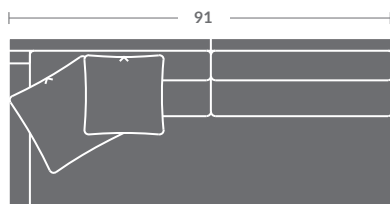

Please print the document at 100% for an accurate scale results.

Quarter Inch Scale Drawing

7024-10
Armless Chair

7024-20
Armless Loveseat

7024-30
Armless Sofa

7024-15
Corner Chair

7024-11
LAF Chair

7024-12
RAF Chair

7024-21
LAF Loveseat

7024-22
RAF Loveseat

7024-41
LAF Chaise

7024-42
RAF Chaise

7024-31
LAF Sofa

7024-32
RAF Sofa