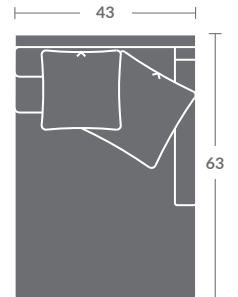

Please print the document at 100% for an accurate scale results.

Quarter Inch Scale Drawing

7024-10
Armless Chair

7024-20
Armless Loveseat

7024-30
Armless Sofa

7024-15
Corner Chair

7024-11
LAF Chair

7024-12
RAF Chair

7024-21
LAF Loveseat

7024-22
RAF Loveseat

7024-41
LAF Chaise

7024-42
RAF Chaise

7024-31
LAF Sofa

7024-32
RAF Sofa