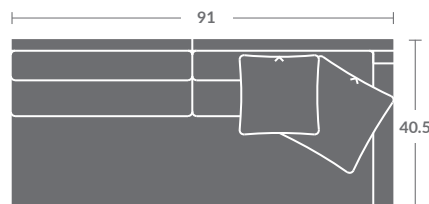

Please print the document at 100% for an accurate scale results.

Quarter Inch Scale Drawing

7024-10
Armless Chair

7024-20
Armless Loveseat

7024-30
Armless Sofa

7024-15
Corner Chair

7024-11
LAF Chair

7024-12
RAF Chair

7024-21
LAF Loveseat

7024-22
RAF Loveseat

7024-41
LAF Chaise

7024-42
RAF Chaise

7024-31
LAF Sofa

7024-32
RAF Sofa