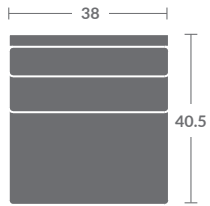

Please print the document at 100% for an accurate scale results.

Quarter Inch Scale Drawing

7024-10
Armless Chair

7024-20
Armless Loveseat

7024-30
Armless Sofa

7024-15
Corner Chair

7024-11
LAF Chair

7024-12
RAF Chair