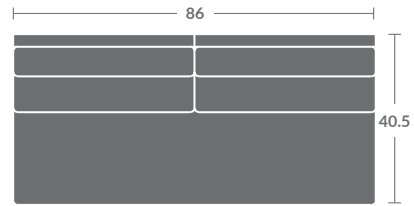

Please print the document at 100% for an accurate scale results.

Quarter Inch Scale Drawing

7024-10
Armless Chair

7024-20
Armless Loveseat

7024-30
Armless Sofa

7024-15
Corner Chair

7024-11
LAF Chair

7024-12
RAF Chair