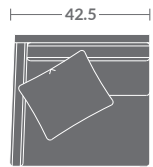

Please print the document at 100% for an accurate scale results.

Quarter Inch Scale Drawing

3219-02  
Love Seat

3219-09  
Mini Sofa

3219-03  
Sofa

3219-11  
LAF Chair

3219-12  
RAF Chair

3219-10  
Armless Chair

3219-41  
LAF Chaise

3219-42  
RAF Chaise

3219-21  
LAF Loveseat

3219-22  
RAF Loveseat

3219-20  
Armless Loveseat

3219-31  
LAF Sofa

3219-32  
RAF Sofa

3219-30  
Armless Sofa