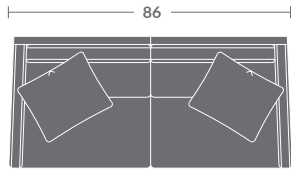

Please print the document at 100% for an accurate scale results.

Quarter Inch Scale Drawing

3219-02  
Love Seat

3219-09  
Mini Sofa

3219-03  
Sofa

3219-11  
LAF Chair

3219-12  
RAF Chair

3219-10  
Armless Chair

3219-41  
LAF Chaise

3219-42  
RAF Chaise

3219-21  
LAF Loveseat

3219-22  
RAF Loveseat

3219-20  
Armless Loveseat

3219-31  
LAF Sofa

3219-32  
RAF Sofa

3219-30  
Armless Sofa