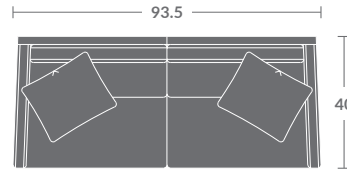

Please print the document at 100% for an accurate scale results.

Quarter Inch Scale Drawing

3219-02  
Love Seat

3219-09  
Mini Sofa

3219-03  
Sofa

3219-11  
LAF Chair

3219-12  
RAF Chair

3219-10  
Armless Chair

3219-41  
LAF Chaise

3219-42  
RAF Chaise

3219-21  
LAF Loveseat

3219-22  
RAF Loveseat

3219-20  
Armless Loveseat

3219-31  
LAF Sofa

3219-32  
RAF Sofa

3219-30  
Armless Sofa