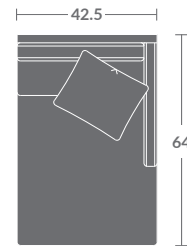

Please print the document at 100% for an accurate scale results.

Quarter Inch Scale Drawing

3219-02  
Love Seat

3219-09  
Mini Sofa

3219-03  
Sofa

3219-11  
LAF Chair

3219-12  
RAF Chair

3219-10  
Armless Chair

3219-41  
LAF Chaise

3219-42  
RAF Chaise

3219-21  
LAF Loveseat

3219-22  
RAF Loveseat

3219-20  
Armless Loveseat

3219-31  
LAF Sofa

3219-32  
RAF Sofa

3219-30  
Armless Sofa