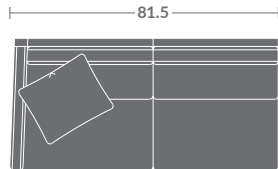

Please print the document at 100% for an accurate scale results.

Quarter Inch Scale Drawing

3219-02  
Love Seat

3219-09  
Mini Sofa

3219-03  
Sofa

3219-11  
LAF Chair

3219-12  
RAF Chair

3219-10  
Armless Chair

3219-41  
LAF Chaise

3219-42  
RAF Chaise

3219-21  
LAF Loveseat

3219-22  
RAF Loveseat

3219-20  
Armless Loveseat

3219-31  
LAF Sofa

3219-32  
RAF Sofa

3219-30  
Armless Sofa