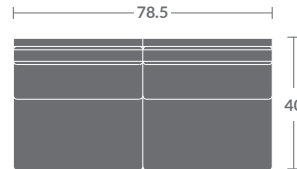

Please print the document at 100% for an accurate scale results.

Quarter Inch Scale Drawing

3219-02  
Love Seat

3219-09  
Mini Sofa

3219-03  
Sofa

3219-11  
LAF Chair

3219-12  
RAF Chair

3219-10  
Armless Chair

3219-41  
LAF Chaise

3219-42  
RAF Chaise

3219-21  
LAF Loveseat

3219-22  
RAF Loveseat

3219-20  
Armless Loveseat

3219-31  
LAF Sofa

3219-32  
RAF Sofa

3219-30  
Armless Sofa

3219-33  
LAF Corner

3219-34  
RAF Corner

3219-15  
Corner