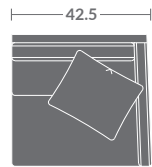

Please print the document at 100% for an accurate scale results.

Quarter Inch Scale Drawing

3219-02  
Love Seat

3219-09  
Mini Sofa

3219-03  
Sofa

3219-11  
LAF Chair

3219-12  
RAF Chair

3219-10  
Armless Chair

3219-41  
LAF Chaise

3219-42  
RAF Chaise

3219-21  
LAF Loveseat

3219-22  
RAF Loveseat

3219-20  
Armless Loveseat

3219-31  
LAF Sofa

3219-32  
RAF Sofa

3219-30  
Armless Sofa