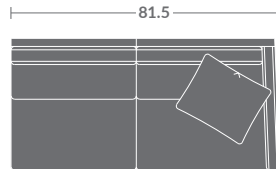

Please print the document at 100% for an accurate scale results.

Quarter Inch Scale Drawing

3219-02  
Love Seat

3219-09  
Mini Sofa

3219-03  
Sofa

3219-11  
LAF Chair

3219-12  
RAF Chair

3219-10  
Armless Chair

3219-41  
LAF Chaise

3219-42  
RAF Chaise

3219-21  
LAF Loveseat

3219-22  
RAF Loveseat

3219-20  
Armless Loveseat

3219-31  
LAF Sofa

3219-32  
RAF Sofa

3219-30  
Armless Sofa