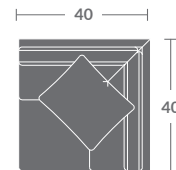

Please print the document at 100% for an accurate scale results.

Quarter Inch Scale Drawing

3219-02  
Love Seat

3219-09  
Mini Sofa

3219-03  
Sofa

3219-11  
LAF Chair

3219-12  
RAF Chair

3219-10  
Armless Chair

3219-41  
LAF Chaise

3219-42  
RAF Chaise

3219-21  
LAF Loveseat

3219-22  
RAF Loveseat

3219-20  
Armless Loveseat

3219-31  
LAF Sofa

3219-32  
RAF Sofa

3219-30  
Armless Sofa

3219-33  
LAF Corner

3219-34  
RAF Corner

3219-15  
Corner